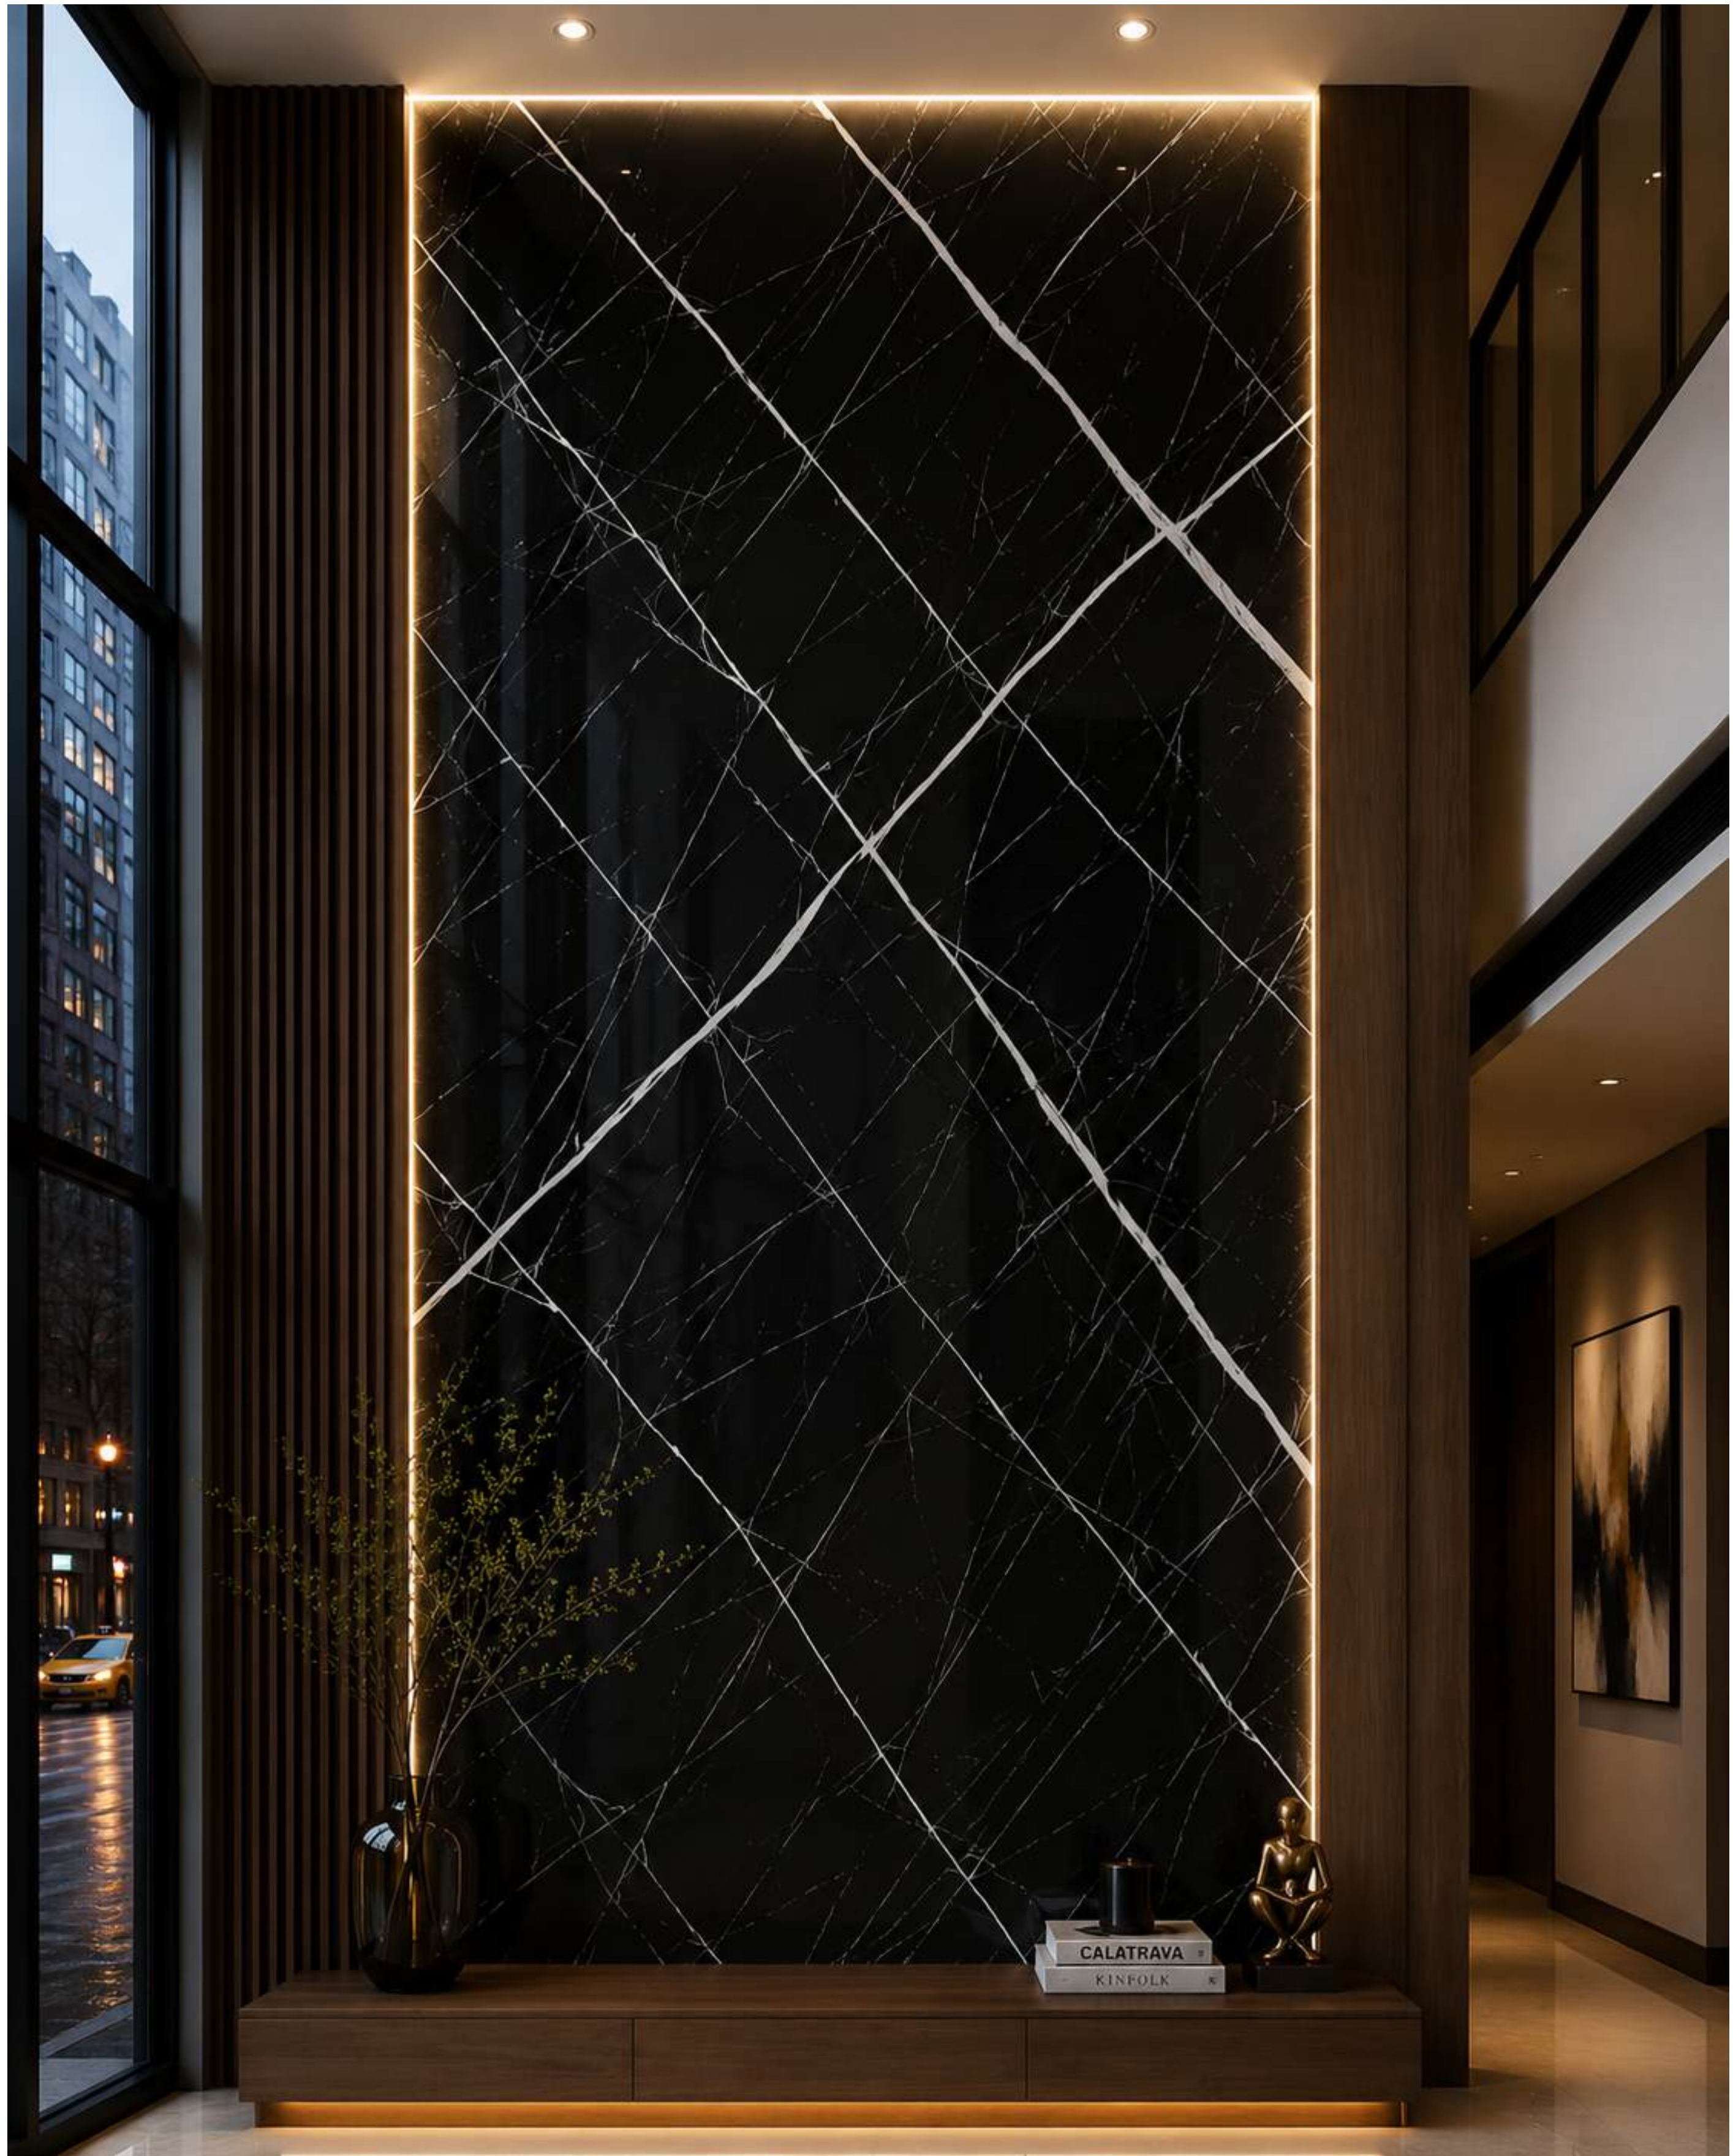

525 Fluted PVC Sheet - White, Grey & Gold, 3mm, 4' x 8'

524 3D PVC Sheet - White and Grey Gold, 3mm, 4' x 8'

523 3D PVC Sheet - White and Grey Gold,
3mm, 4' x 8'

522 3D PVC Sheet - Black and Gold, 3mm, 4' x 8'

KL8182 Marble PVC Sheet - White with Gold Lines,
3mm, 4' x 8'

**KL8233 Marble PVC Sheet - Abstract
Black, 3mm, 4' x 8'**

KL8266 Marble PVC Sheet - White and Grey, 3mm, 4' x 9.5'

KL8265 Marble PVC Sheet - White with
Black Veins, 3mm, 4' x 9.5'

513 Marble PVC Sheet - White and Gold, 3mm, 4' x 9.5'

KL8257 Marble PVC Sheet - White and Grey, 3mm, 4' x
9.5'

KL8240 Marble PVC Sheet - White and Black, 3mm, 4' x
9.5'

**KL8232 Marble PVC Sheet - White with Black
Veins, 3mm, 4' x 9.5'**